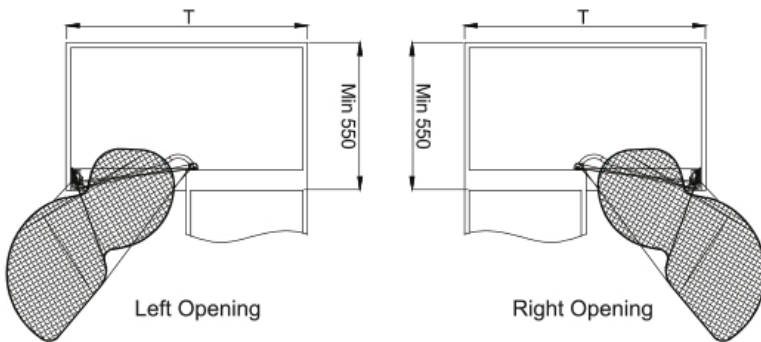

## DKA 607 450MM SWING CORNER

Finish : Grey Color  
Basket With Anti Slip Matt  
SWING Corner Allows And Optional Use Of Storage In A Corner Cabinet  
Improved Structure With Soft Close System  
Load Capacity Max.10kgs/Each Tray  
Suitable For Blinde Corner  
Cabinet Door Size Of 450mm

Cabinet: T=900  
Size: W 830 x D 440 x H 540 mm  
Slide: Soft Closing

CODE	CABINET SIZE	FINISH	UNIT	M.R.P.
DKA 607 450MM L/R	900 x 500 x 650 - 740	GREY	1 SET	21341