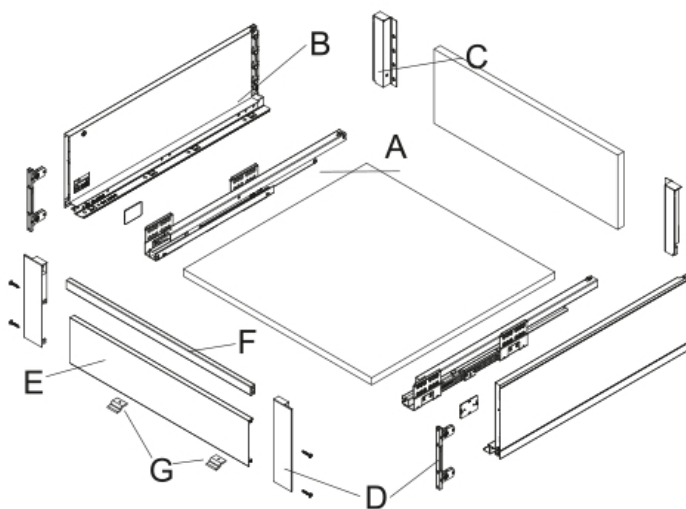

DITO BOX INNER DRAWER HEIGHT - 167 MM (8")

- Synchronization Mechanism Of The Slides Stabilizes The Sliding Motion And Eliminates Noises From The Living Space
- Lifecycle: 80,000 Times
- Loading Capacity 45 kg
- Wide Range Of Depth From 300mm to 600mm
- Front Convenient Fine Adjustment
- Mechanism Integrated Up & Down 1.5mm Left & Right 1.5mm
- Two Color Stock Available (Silver Grey And White)

PRODUCT INFORMATION

Components view

| | | |
|----------|--|--|
| A | Drawer slide L/R Loading capacity: 40kg NL: 270/ 300/ 350/ 400/ 450/ 500/ 550mm | |
| B | Side wall L/R NL: 270/ 300/ 350/ 400/ 450/ 500/ 550mm | |
| C | Back panel connector L/R | |
| D | Inner drawer front connector L/R | |
| E | Inner front panel Automatically cut - the cabinet body width LW - 98 Size: 600/ 800/ 900/ 1000/ 1200mm | |
| F | Front rectangular railing Size: 600/ 800/ 900/ 1000/ 1200mm Automatically cut - the cabinet body width LW - 85 | |
| G | Front panel bracket to bottom panel Black(B) | |

| CODE | UNIT | 300mm | 350mm | 400mm | 450mm | 500mm | 550mm | 600mm |
|---------------------|-------|-------------|--------------|--------------|--------------|--------------|--------------|--------------|
| DTX 4040 SG/WT | 1 SET | 3806 | 4134 | 4157 | 4152 | 4292 | 4424 | 5958 |
| DTX 4111-1200 SG/WT | 1 PCS | 3299 | 3299 | 3299 | 3299 | 3299 | 3299 | 3299 |
| DTX 4107 SG/WT | 1 SET | 1499 | 1499 | 1499 | 1499 | 1499 | 1499 | 1499 |
| DTX 4113 1200 SG/WT | 1 PCS | 1249 | 1249 | 1249 | 1249 | 1249 | 1249 | 1249 |
| MRP | 1 SET | 9853 | 10181 | 10209 | 10199 | 10339 | 10471 | 12005 |